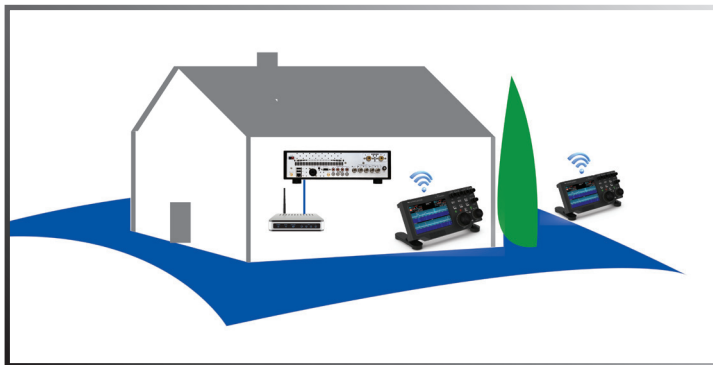

NOW YOUR SHACK IS AS BIG AS YOUR LAN

Ever wish you could monitor the bands or work DX from the comfort of your living room or out on the patio? Now you can! *Maestro's* small footprint and minimal wiring cleans up your operating position and lets you mount the radio virtually anywhere in the shack or around the house. Its sleek, lightweight design makes it easy to carry or pack. An optional battery pack even lets you operate completely untethered. Off the shelf VESA and VESA to RAM® adapters provide a wealth of mounting options.

Display/Touch Screen

- Up to 2 simultaneous, real-time spectrum displays and waterfall
- Display Type: Large 8.0" In Plane Switching (IPS) display with 10-point touch
- Display Resolution: HD (WXGA 1280 x 800) display resolution