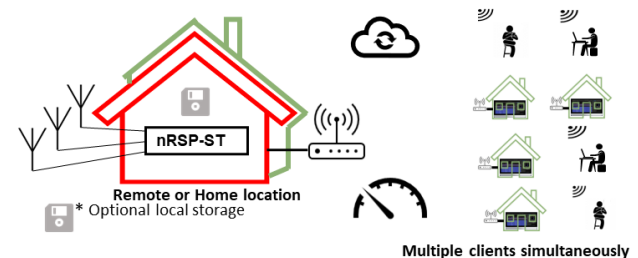

Multiple users

- Mixture of SDRconnect web browsers and regular SDRconnect clients
- Modes depend on end-to-end internet speeds