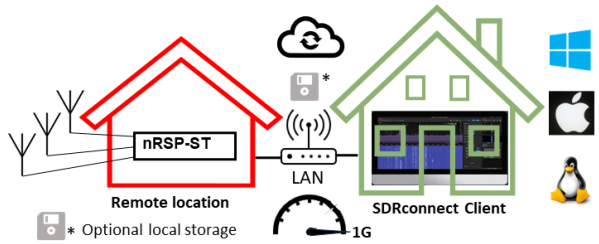

Coming soon, the nRSP-ST from

All-in-one, Plug-and-play networked receiver

- A truly “plug and play” integrated, networked general coverage receiver:
 - Combines a receiver, a host computer and a whole lot more – all in one box!
 - Apply power and connect to the internet (Ethernet or Wi-Fi) and the nRSP-ST is automatically accessible from anywhere
- Multi-platform SDRconnect™ software supports local operation or remote access on Windows, MacOS or Linux platforms
- The nRSP-ST & SDRconnect™ are configurable for available network bandwidth:
 - In “Full IQ” mode, the nRSP-ST provides IQ data transfer of the visible spectrum bandwidth (e.g. for high-speed LAN or superfast internet connectivity)
 - In “IQ Lite” mode, the nRSP-ST provides IQ data of channels up to 192kHz wide (e.g. for digital decoding by the client)
 - In “Compact” mode the nRSP-ST provides compressed audio (ideal for slower internet connections)
 - All modes support visualization of up to 10MHz spectrum bandwidth
- Two remote connection options:
 - Use a remote SDRconnect client or
 - Use the built-in web-server for remote access from any web browsing capable device, including Android/iOS tablets and phones
- The nRSP-ST offers the ability to record IQ and audio files to a NAS (network attached storage) device if available on the LAN.
- The 14-bit ADC full featured wideband SDR receiver covers all frequencies from 1kHz through VLF, LF, MW, HF, VHF, UHF and L-band to 2GHz, with no gaps
- Remotely monitor up to 10MHz of spectrum at a time from a choice of 3 antennas
- Flash upgradable for future feature enhancements

nRSP-ST use-cases and mode examples

High Speed LAN

- Full IQ
- IQ Lite
- Compact (Audio +Spectrum)
- Access and control remote recording

High Speed Internet (WAN)

- Possible Full IQ at lower sample rates
- IQ Lite
- Compact (Audio +Spectrum)
- Access and control remote recording