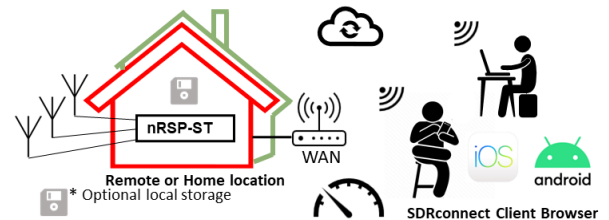

Coming soon, the nRSP-ST from

All-in-one, Plug-and-play networked receiver

- A truly “plug and play” integrated, networked general coverage receiver:
 - Combines a receiver, a host computer and a whole lot more – all in one box!
 - Apply power and connect to the internet (Ethernet or Wi-Fi) and the nRSP-ST is automatically accessible from anywhere
- Multi-platform SDRconnect™ software supports local operation or remote access on Windows, MacOS or Linux platforms
- The nRSP-ST & SDRconnect™ are configurable for available network bandwidth:
 - In “Full IQ” mode, the nRSP-ST provides IQ data transfer of the visible spectrum bandwidth (e.g. for high-speed LAN or superfast internet connectivity)
 - In “IQ Lite” mode, the nRSP-ST provides IQ data of channels up to 192kHz wide (e.g. for digital decoding by the client)
 - In “Compact” mode the nRSP-ST provides compressed audio (ideal for slower internet connections)
 - All modes support visualization of up to 10MHz spectrum bandwidth
- Two remote connection options:
 - Use a remote SDRconnect client or
 - Use the built-in web-server for remote access from any web browsing capable device, including Android/iOS tablets and phones
- The nRSP-ST offers the ability to record IQ and audio files to a NAS (network attached storage) device if available on the LAN.
- The 14-bit ADC full featured wideband SDR receiver covers all frequencies from 1kHz through VLF, LF, MW, HF, VHF, UHF and L-band to 2GHz, with no gaps
- Remotely monitor up to 10MHz of spectrum at a time from a choice of 3 antennas
- Flash upgradable for future feature enhancements

Lower Internet speeds (WAN)

- IQ Lite
- Compact (Audio +Spectrum)
- Access and control remote recording

SDRconnect for web browsers (e.g. including iOS & Android)

- Compact (Audio +Spectrum)
- Access and control remote recording