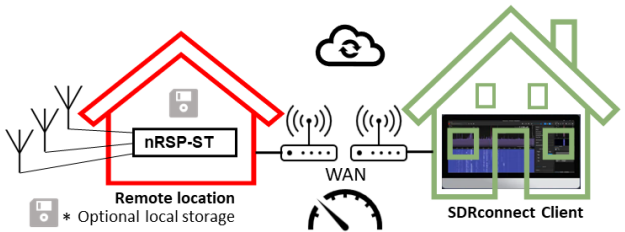

Coming soon, the nRSP-ST from

All-in-one, Plug-and-play networked receiver

- A truly “plug and play” integrated, networked general coverage receiver:
 - Combines a receiver, a host computer and a whole lot more – all in one box!
 - Apply power and connect to the internet (Ethernet or Wi-Fi) and the nRSP-ST is automatically accessible from anywhere
- Multi-platform SDRconnect™ software supports local operation or remote access on Windows, MacOS or Linux platforms
- The nRSP-ST & SDRconnect™ are configurable for available network bandwidth:
 - In “Full IQ” mode, the nRSP-ST provides IQ data transfer of the visible spectrum bandwidth (e.g. for high-speed LAN or superfast internet connectivity)
 - In “IQ Lite” mode, the nRSP-ST provides IQ data of channels up to 192kHz wide (e.g. for digital decoding by the client)
 - In “Compact” mode the nRSP-ST provides compressed audio (ideal for slower internet connections)
 - All modes support visualization of up to 10MHz spectrum bandwidth
- Two remote connection options:
 - Use a remote SDRconnect client or
 - Use the built-in web-server for remote access from any web browsing capable device, including Android/iOS tablets and phones
- The nRSP-ST offers the ability to record IQ and audio files to a NAS (network attached storage) device if available on the LAN.
- The 14-bit ADC full featured wideband SDR receiver covers all frequencies from 1kHz through VLF, LF, MW, HF, VHF, UHF and L-band to 2GHz, with no gaps
- Remotely monitor up to 10MHz of spectrum at a time from a choice of 3 antennas
- Flash upgradable for future feature enhancements

Lower Internet speeds (WAN)

- IQ Lite
- Compact (Audio +Spectrum)
- Access and control remote recording

SDRconnect for web browsers (e.g. including iOS & Android)

- Compact (Audio +Spectrum)
- Access and control remote recording