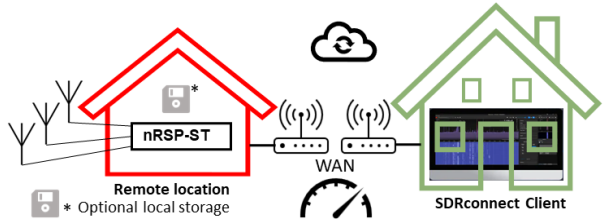

Coming soon, the nRSP-ST from

All-in-one, Plug-and-play networked receiver

- A truly “plug and play” integrated, networked general coverage receiver:
 - Combines a receiver, a host computer and a whole lot more – all in one box!
 - Apply power and connect to the internet (Ethernet or Wi-Fi) and the nRSP-ST is automatically accessible from anywhere
- Multi-platform SDRconnect™ software supports local operation or remote access on Windows, MacOS or Linux platforms
- The nRSP-ST & SDRconnect™ are configurable for available network bandwidth:
 - In “Full IQ” mode, the nRSP-ST provides IQ data transfer of the visible spectrum bandwidth (e.g. for high-speed LAN or superfast internet connectivity)
 - In “IQ Lite” mode, the nRSP-ST provides IQ data of channels up to 192kHz wide (e.g. for digital decoding by the client)
 - In “Compact” mode the nRSP-ST provides compressed audio (ideal for slower internet connections)
 - All modes support visualization of up to 10MHz spectrum bandwidth
- Two remote connection options:
 - Use a remote SDRconnect client or
 - Use the built-in web-server for remote access from any web browsing capable device, including Android/iOS tablets and phones
- The nRSP-ST offers the ability to record IQ and audio files to a NAS (network attached storage) device if available on the LAN.
- The 14-bit ADC full featured wideband SDR receiver covers all frequencies from 1kHz through VLF, LF, MW, HF, VHF, UHF and L-band to 2GHz, with no gaps
- Remotely monitor up to 10MHz of spectrum at a time from a choice of 3 antennas
- Flash upgradable for future feature enhancements

Lower Internet speeds (WAN)

- IQ Lite
- Compact (Audio +Spectrum)
- Access and control remote recording

SDRconnect for web browsers (e.g. including iOS & Android)

- Compact (Audio +Spectrum)
- Access and control remote recording